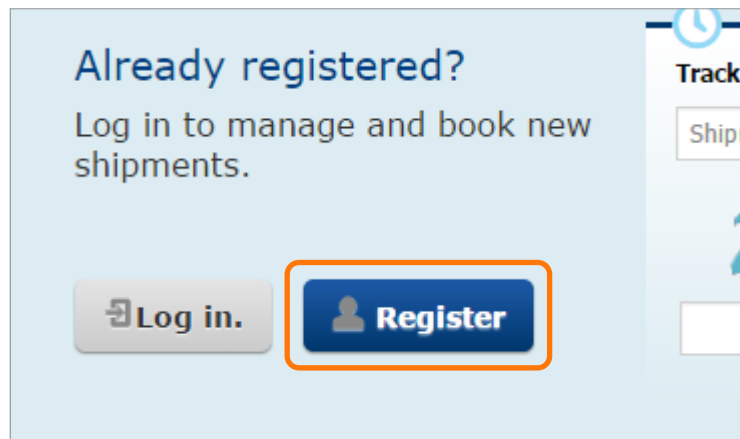

NEW REGISTRATION

Experience the efficiencies that our website has to offer.
In just 2 easy steps, you can move from manual to online by registering on my.mcc.com.sg.

STEP 1

Go to my.mcc.com.sg and then click "Register".

If you have questions regarding the use of My MCC, please contact Live Help

STEP 2

Fill in the user name you want to use and details in the form provided. Accept the terms then click "OK".

NEW REGISTRATION