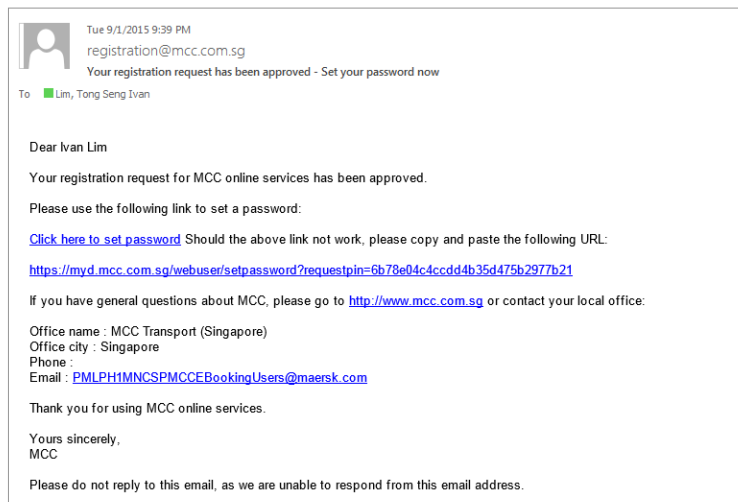

NEW REGISTRATION

Experience the efficiencies that our website has to offer.
In just 2 easy steps, you can move from manual to online by registering on my.mcc.com.sg.

STEP 1

Go to my.mcc.com.sg and then click "Register".

If you have questions regarding the use of My MCC, please contact Live Help

STEP 2

Fill in the user name you want to use and details in the form provided. Accept the terms then click "OK".

NEW REGISTRATION

Experience the efficiencies that our website has to offer.
In just 2 easy steps, you can move from manual to online by registering on my.mcc.com.sg.

STEP 1

After we have processed your registration, you will receive an email with link to set your password.