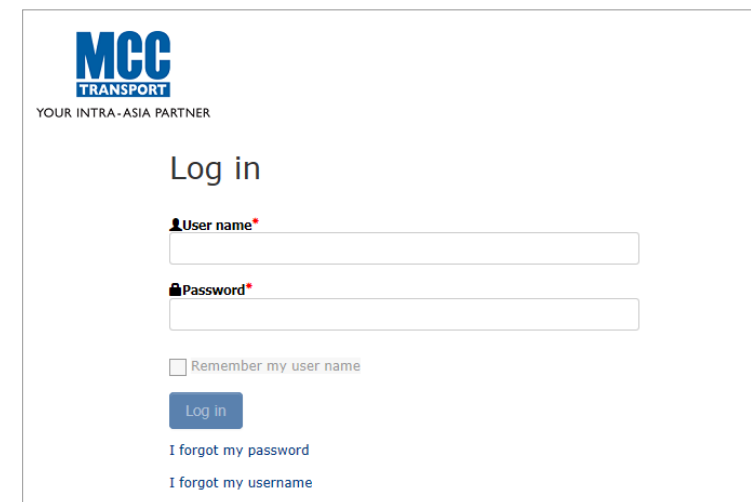

STEP 2

Next time you visit my.mcc.com.sg, just sign in using your user name and password.